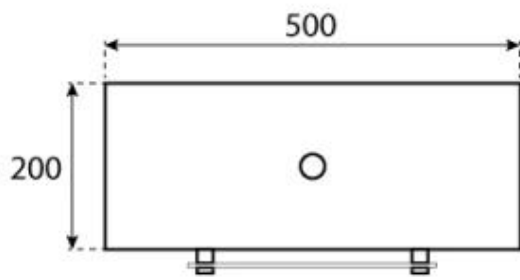

OTTAWA BLACK - 50 CM

BIO-40-101

Round ceiling-mounted bioethanol fireplace with a 50 cm diameter. Included is a 1-meter ceiling rod that can be extended with additional rods. Up to 5 hours burn time.

TECHNICAL SPECIFICATIONS

Appearance

Colour	Black
Finish	Matte
Glas included	Yes
Materials	Steel
Shape	Round

Burner

Adjustable	Yes
Burn time	5 hours
Capacity	1.2 Litres
Control	Manual
Flame length	13 cm
Flue/chimney	Not required
Fuel	Bioethanol
Heat output (max)	2 kW
Minimum room size	40 m ³
Remote control	No
Requires electricity	No
Usage	0.25 L/h

Size

Depth	20 cm
Diameter	50 cm
Height	150 cm
Length/Width	50 cm
Weight	15 kg

Type

Producer	ScandiFlames
Use	Indoor
Warranty	2 years

CACHFIRES