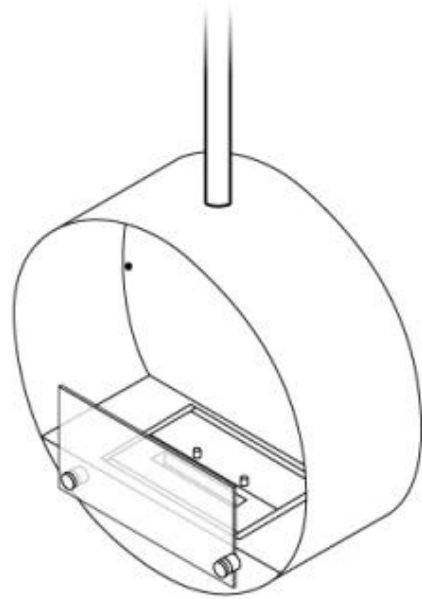

OTTAWA BLACK - 50 CM

BIO-40-101

Round ceiling-mounted bioethanol fireplace with a 50 cm diameter. Included is a 1-meter ceiling rod that can be extended with additional rods. Up to 5 hours burn time.

TECHNICAL SPECIFICATIONS

Appearance

Colour	Black
Finish	Matte
Glas included	Yes
Materials	Steel
Shape	Round

Burner

Adjustable	Yes
Burn time	5 hours
Capacity	1.2 Litres
Control	Manual
Flame length	13 cm
Flue/chimney	Not required
Fuel	Bioethanol
Heat output (max)	2 kW
Minimum room size	40 m ³
Remote control	No
Requires electricity	No
Usage	0.25 L/h

Size

Depth	20 cm
Diameter	50 cm
Height	150 cm
Length/Width	50 cm
Weight	15 kg

Type

Producer	ScandiFlames
Use	Indoor
Warranty	2 years

CACHFIRES