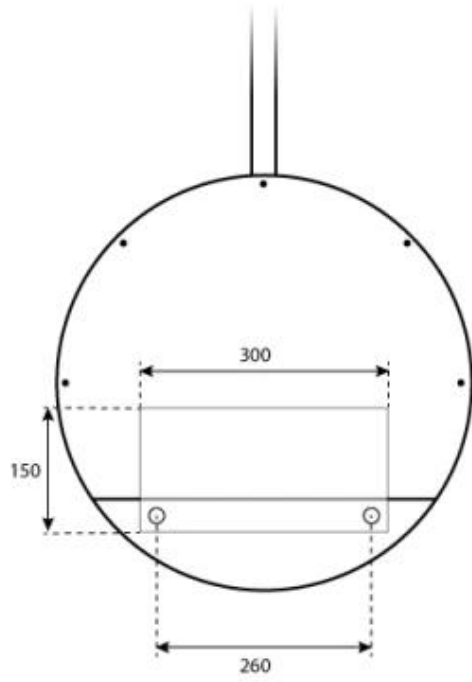

OTTAWA BLACK - 50 CM

BIO-40-101

Round ceiling-mounted bioethanol fireplace with a 50 cm diameter. Included is a 1-meter ceiling rod that can be extended with additional rods. Up to 5 hours burn time.

TECHNICAL SPECIFICATIONS

Appearance

Colour	Black
Finish	Matte
Glas included	Yes
Materials	Steel
Shape	Round

Burner

Adjustable	Yes
Burn time	5 hours
Capacity	1.2 Litres
Control	Manual
Flame length	13 cm
Flue/chimney	Not required
Fuel	Bioethanol
Heat output (max)	2 kW
Minimum room size	40 m ³
Remote control	No
Requires electricity	No
Usage	0.25 L/h

Size

Depth	20 cm
Diameter	50 cm
Height	150 cm
Length/Width	50 cm
Weight	15 kg

Type

Producer	ScandiFlames
Use	Indoor
Warranty	2 years

CACHFIRES