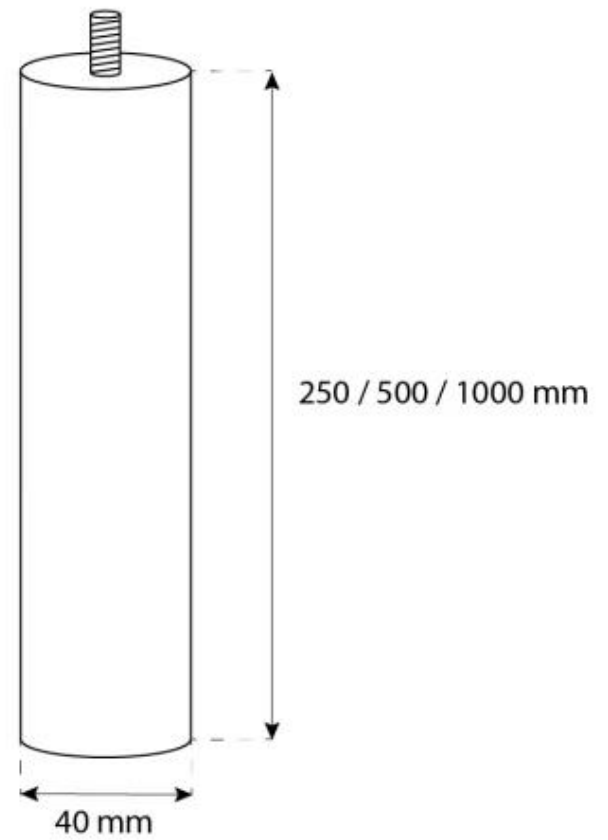

OTTAWA BLACK - 50 CM

BIO-40-101

Round ceiling-mounted bioethanol fireplace with a 50 cm diameter. Included is a 1-meter ceiling rod that can be extended with additional rods. Up to 5 hours burn time.

TECHNICAL SPECIFICATIONS

Appearance

Colour	Black
Finish	Matte
Glas included	Yes
Materials	Steel
Shape	Round

Burner

Adjustable	Yes
Burn time	5 hours
Capacity	1.2 Litres
Control	Manual
Flame length	13 cm
Flue/chimney	Not required
Fuel	Bioethanol
Heat output (max)	2 kW
Minimum room size	40 m ³
Remote control	No
Requires electricity	No
Usage	0.25 L/h

Size

Depth	20 cm
Diameter	50 cm
Height	150 cm
Length/Width	50 cm
Weight	15 kg

Type

Producer	ScandiFlames
Use	Indoor
Warranty	2 years

CACHFIRES