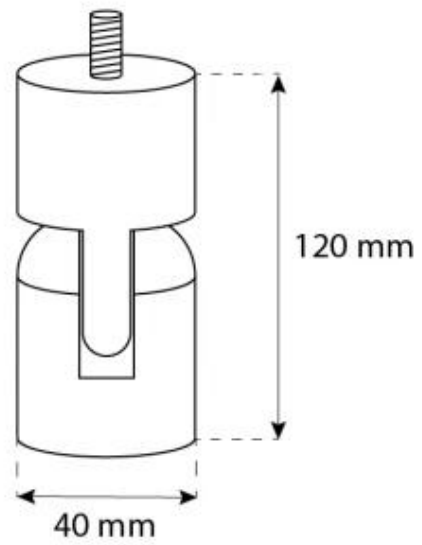

OTTAWA BLACK - 50 CM

BIO-40-101

Round ceiling-mounted bioethanol fireplace with a 50 cm diameter. Included is a 1-meter ceiling rod that can be extended with additional rods. Up to 5 hours burn time.

TECHNICAL SPECIFICATIONS

Appearance

Colour	Black
Finish	Matte
Glas included	Yes
Materials	Steel
Shape	Round

Burner

Adjustable	Yes
Burn time	5 hours
Capacity	1.2 Litres
Control	Manual
Flame length	13 cm
Flue/chimney	Not required
Fuel	Bioethanol
Heat output (max)	2 kW
Minimum room size	40 m ³
Remote control	No
Requires electricity	No
Usage	0.25 L/h

Size

Depth	20 cm
Diameter	50 cm
Height	150 cm
Length/Width	50 cm
Weight	15 kg

Type

Producer	ScandiFlames
Use	Indoor
Warranty	2 years

CACHFIRES