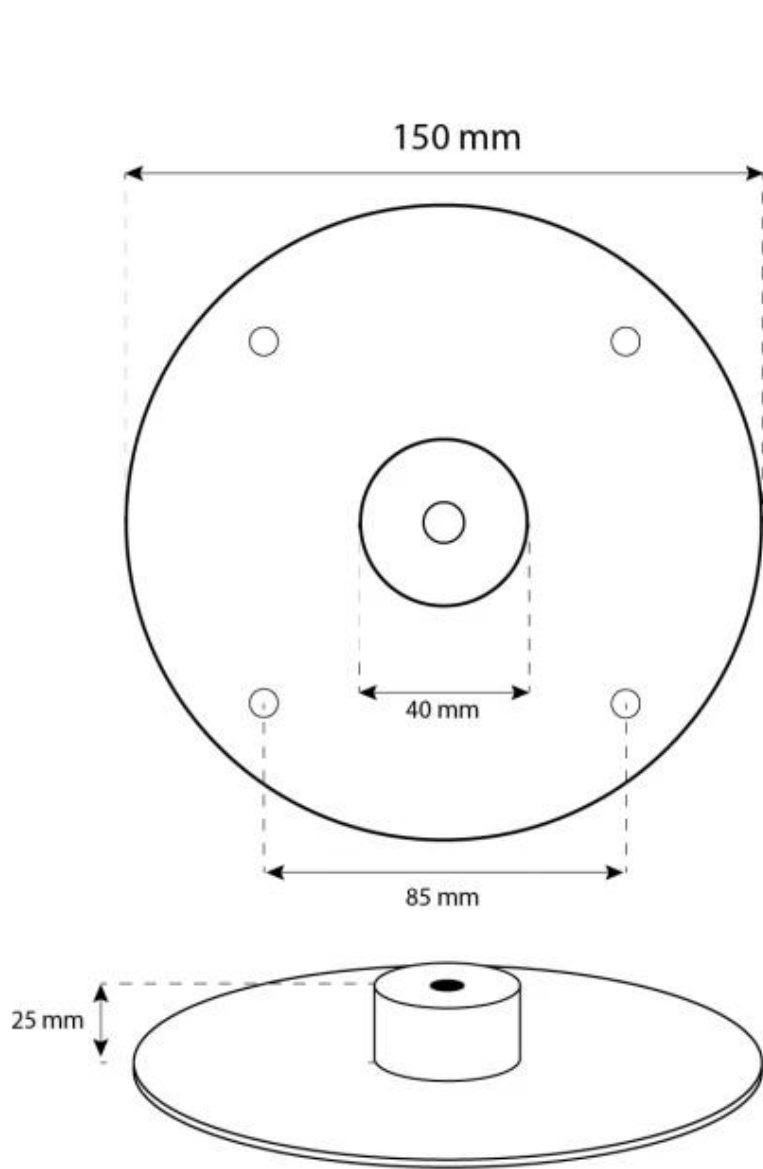

OTTAWA BLACK - 50 CM

BIO-40-101

Round ceiling-mounted bioethanol fireplace with a 50 cm diameter. Included is a 1-meter ceiling rod that can be extended with additional rods. Up to 5 hours burn time.

TECHNICAL SPECIFICATIONS

Appearance

Colour	Black
Finish	Matte
Glas included	Yes
Materials	Steel
Shape	Round

Burner

Adjustable	Yes
Burn time	5 hours
Capacity	1.2 Litres
Control	Manual
Flame length	13 cm
Flue/chimney	Not required
Fuel	Bioethanol
Heat output (max)	2 kW
Minimum room size	40 m ³
Remote control	No
Requires electricity	No
Usage	0.25 L/h

Size

Depth	20 cm
Diameter	50 cm
Height	150 cm
Length/Width	50 cm
Weight	15 kg

Type

Producer	ScandiFlames
Use	Indoor
Warranty	2 years

CACHFIRES