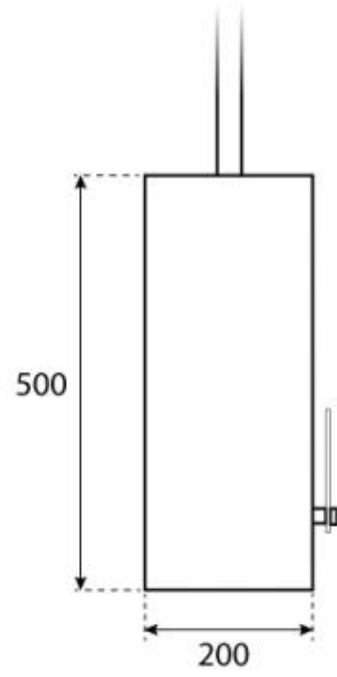

OTTAWA BLACK - 50 CM

BIO-40-101

Round ceiling-mounted bioethanol fireplace with a 50 cm diameter. Included is a 1-meter ceiling rod that can be extended with additional rods. Up to 5 hours burn time.

TECHNICAL SPECIFICATIONS

Appearance

Colour	Black
Finish	Matte
Glas included	Yes
Materials	Steel
Shape	Round

Burner

Adjustable	Yes
Burn time	5 hours
Capacity	1.2 Litres
Control	Manual
Flame length	13 cm
Flue/chimney	Not required
Fuel	Bioethanol
Heat output (max)	2 kW
Minimum room size	40 m ³
Remote control	No
Requires electricity	No
Usage	0.25 L/h

Size

Depth	20 cm
Diameter	50 cm
Height	150 cm
Length/Width	50 cm
Weight	15 kg

Type

Producer	ScandiFlames
Use	Indoor
Warranty	2 years

CACHFIRES